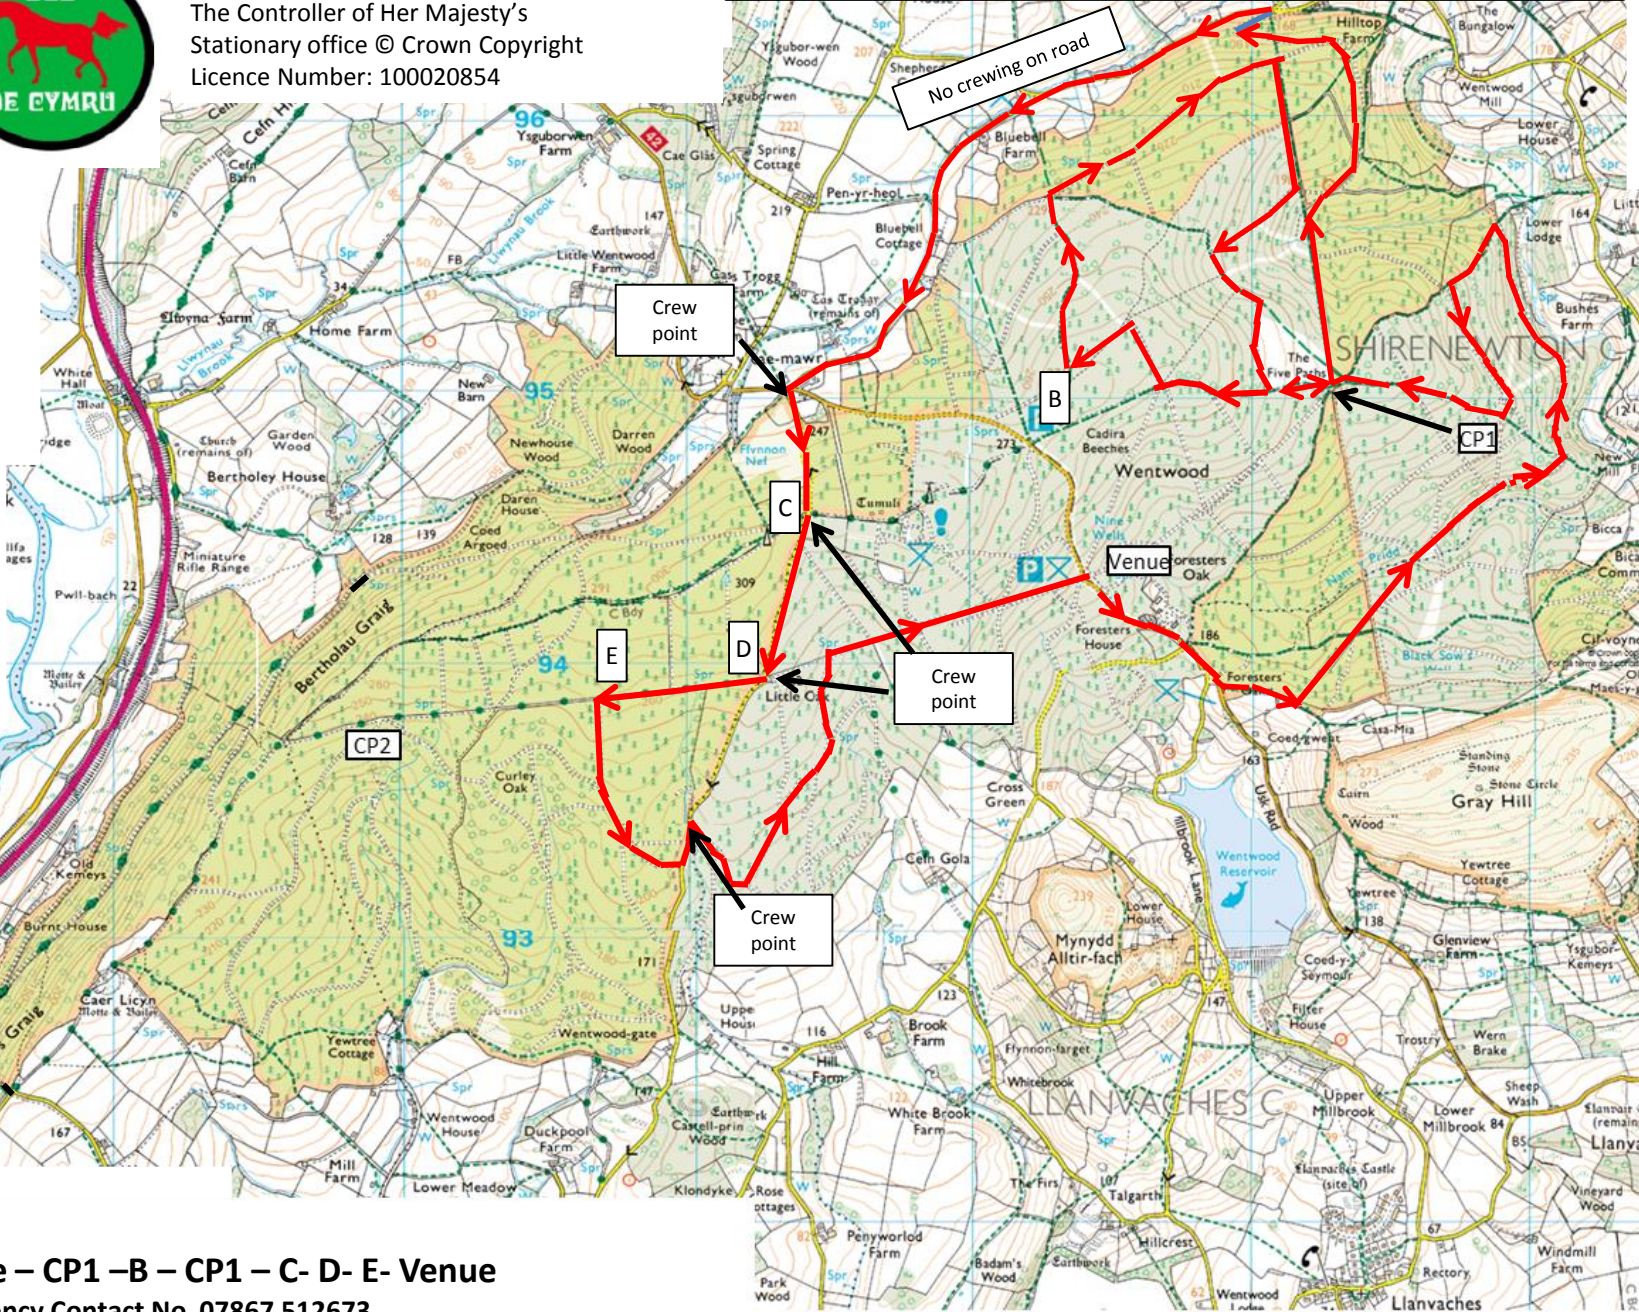

Map reproduced from Ordnance Survey Explorer Series with the permission of The Controller of Her Majesty's Stationary office © Crown Copyright Licence Number: 100020854

WENTWOOD 20km RED ROUTE

Venue – CP1 – B – CP1 – C – D – E – Venue
Emergency Contact No 07867 512673