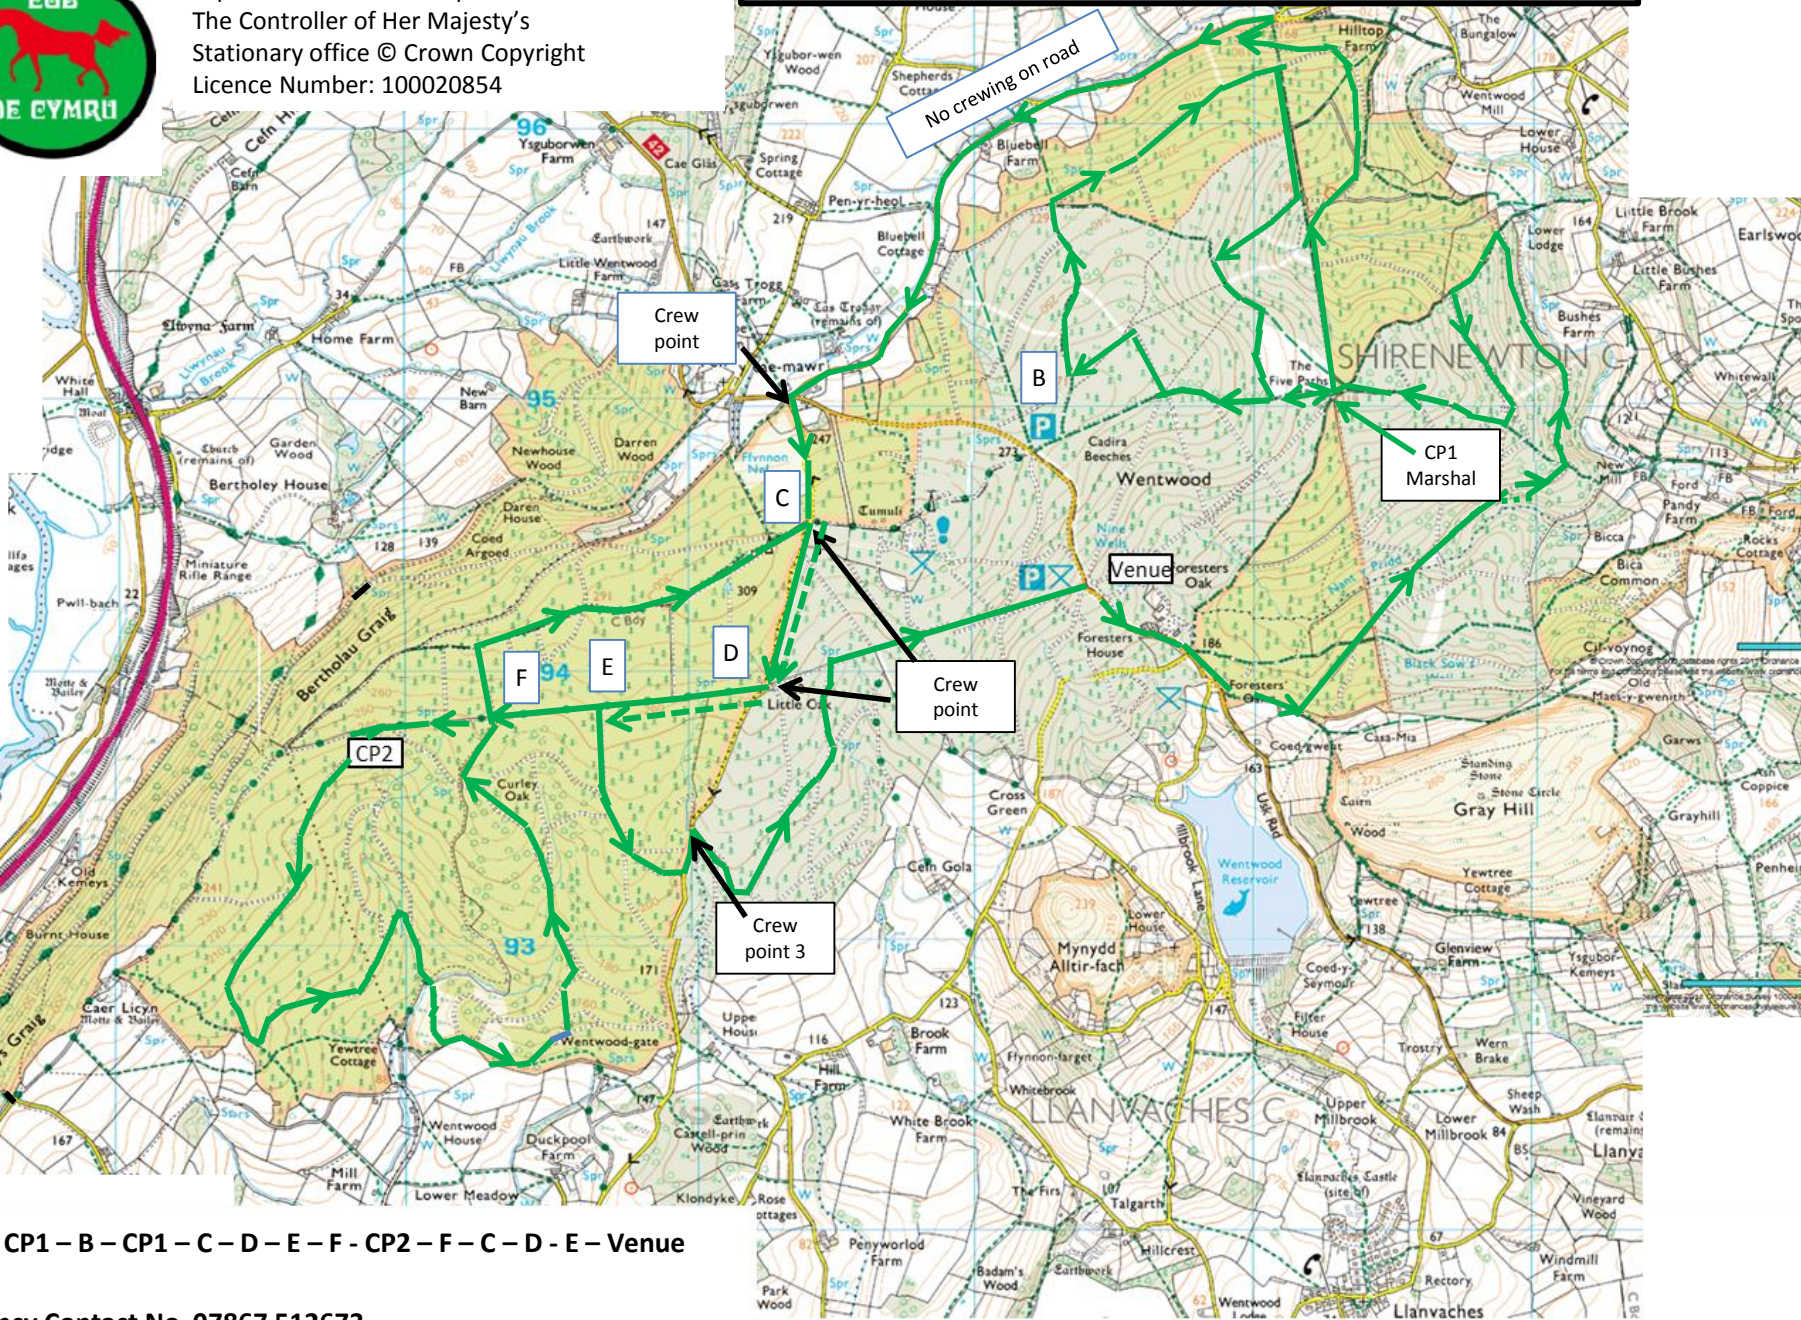

Map reproduced from Ordnance Survey Explorer Series with the permission of The Controller of Her Majesty's Stationary office © Crown Copyright Licence Number: 100020854

WENTWOOD 28km GREEN ROUTE

No crewing on road

Crew point

B

CP1 Marshal

C

P

Venue

Crew point

F