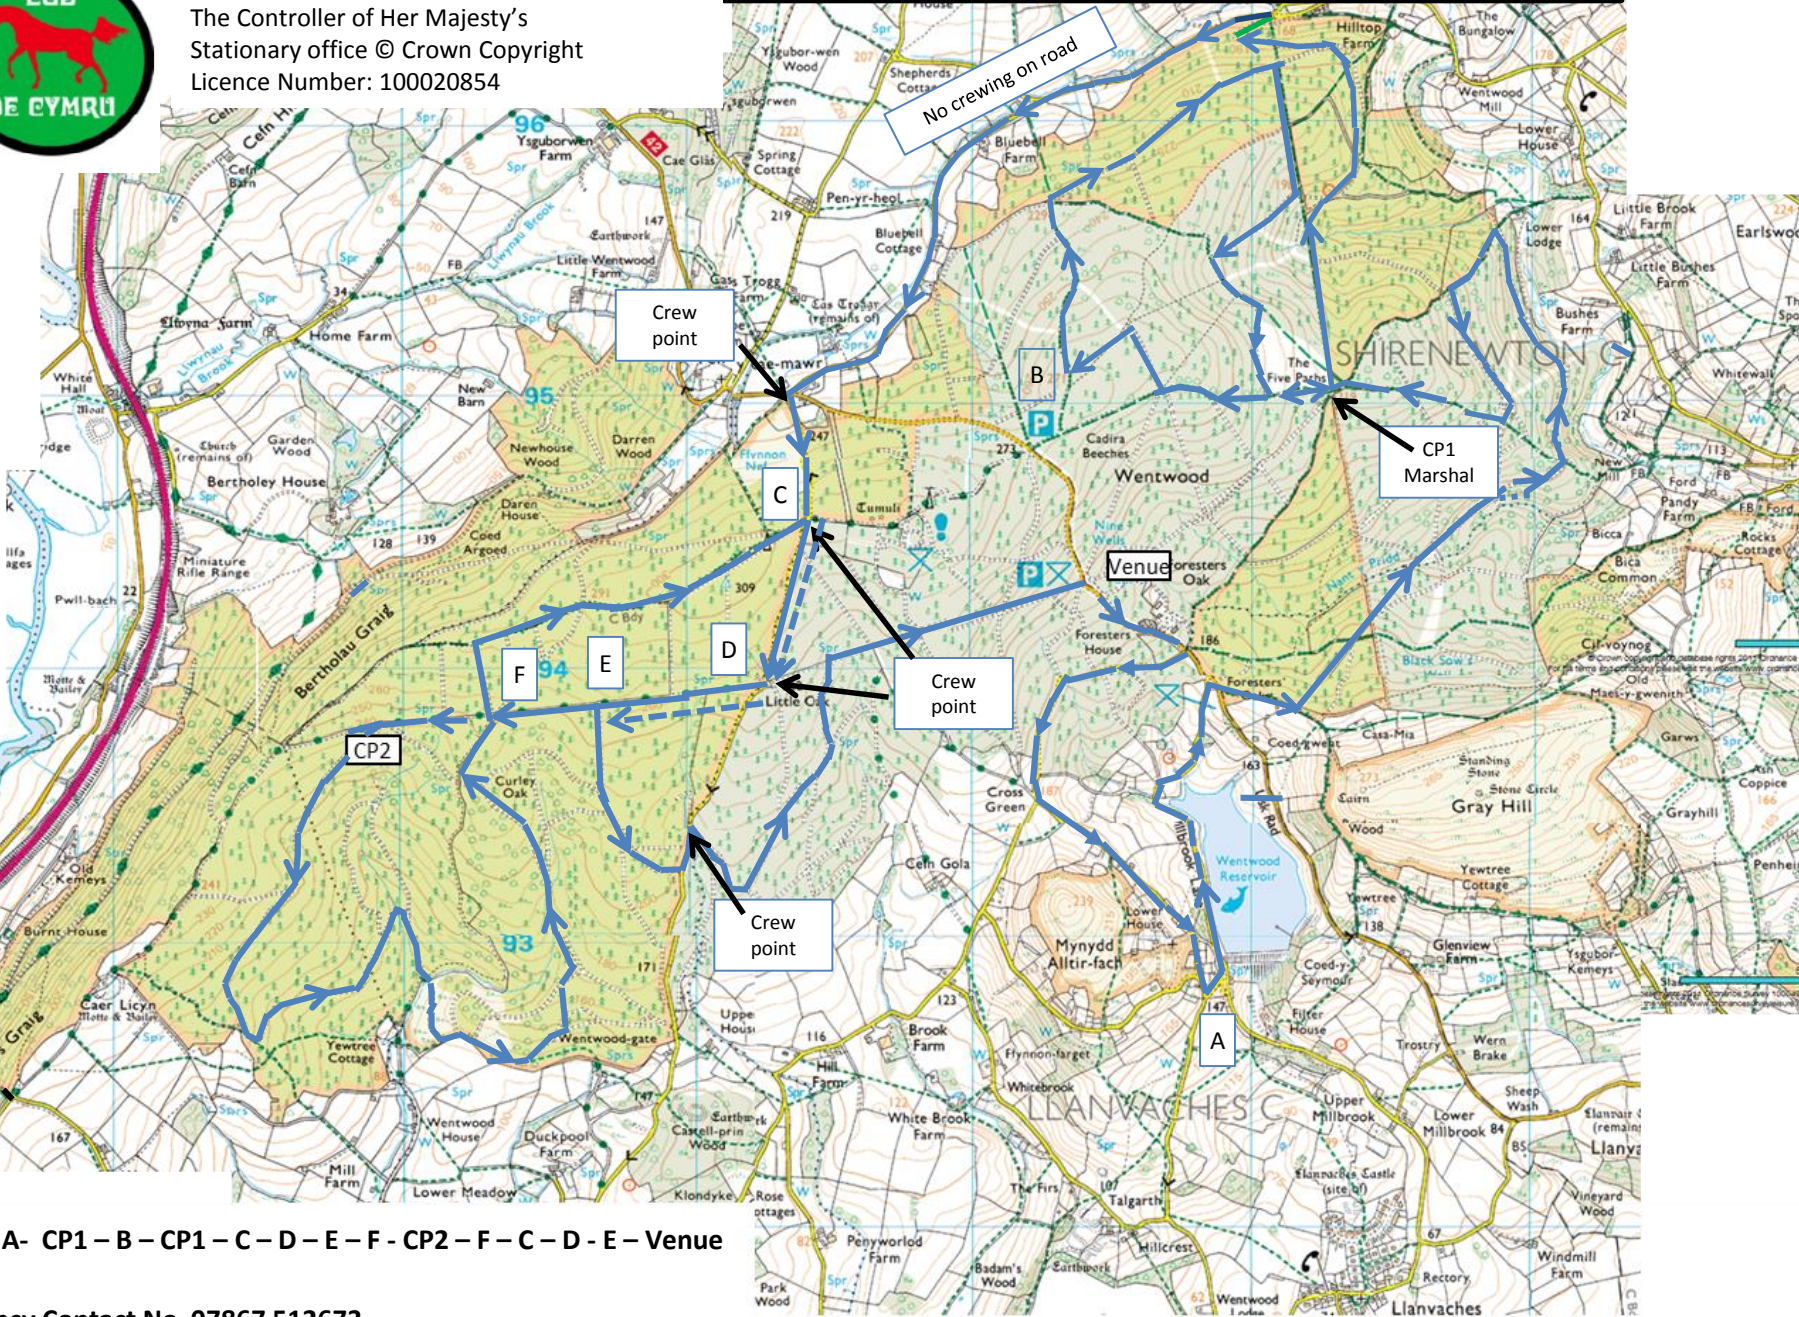

Map reproduced from Ordnance Survey Explorer Series with the permission of The Controller of Her Majesty's Stationary office © Crown Copyright Licence Number: 100020854

WENTWOOD 32km BLUE ROUTE

Venue - A- CP1 - B - CP1 - C - D - E - F - CP2 - F - C - D - E - Venue