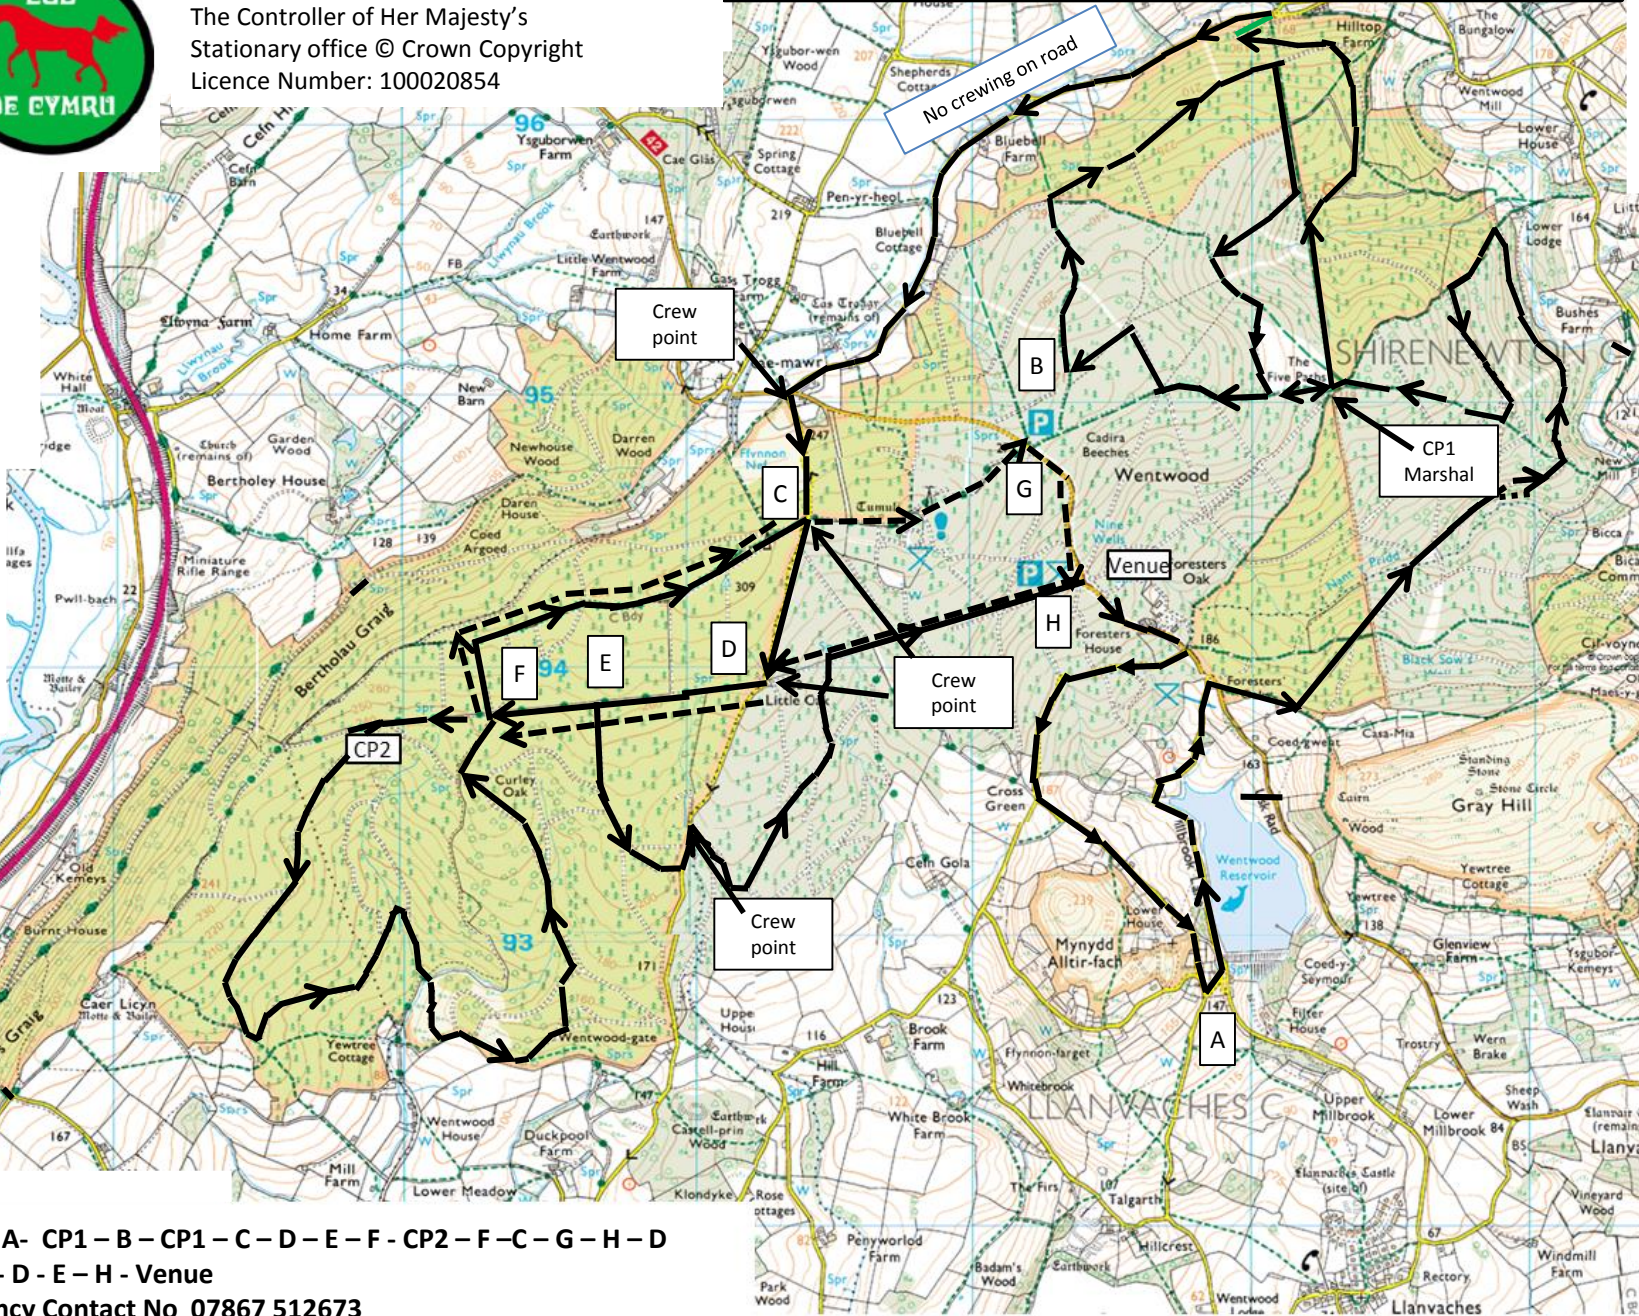

Map reproduced from Ordnance Survey Explorer Series with the permission of The Controller of Her Majesty's Stationary office © Crown Copyright Licence Number: 100020854

# WENTWOOD 40Km BLACK ROUTE

Venue - A- CP1 - B - CP1 - C - D - E - F - CP2 - F - C - G - H - D  
E - F - C - D - E - H - Venue  
Emergency Contact No 07867 512673