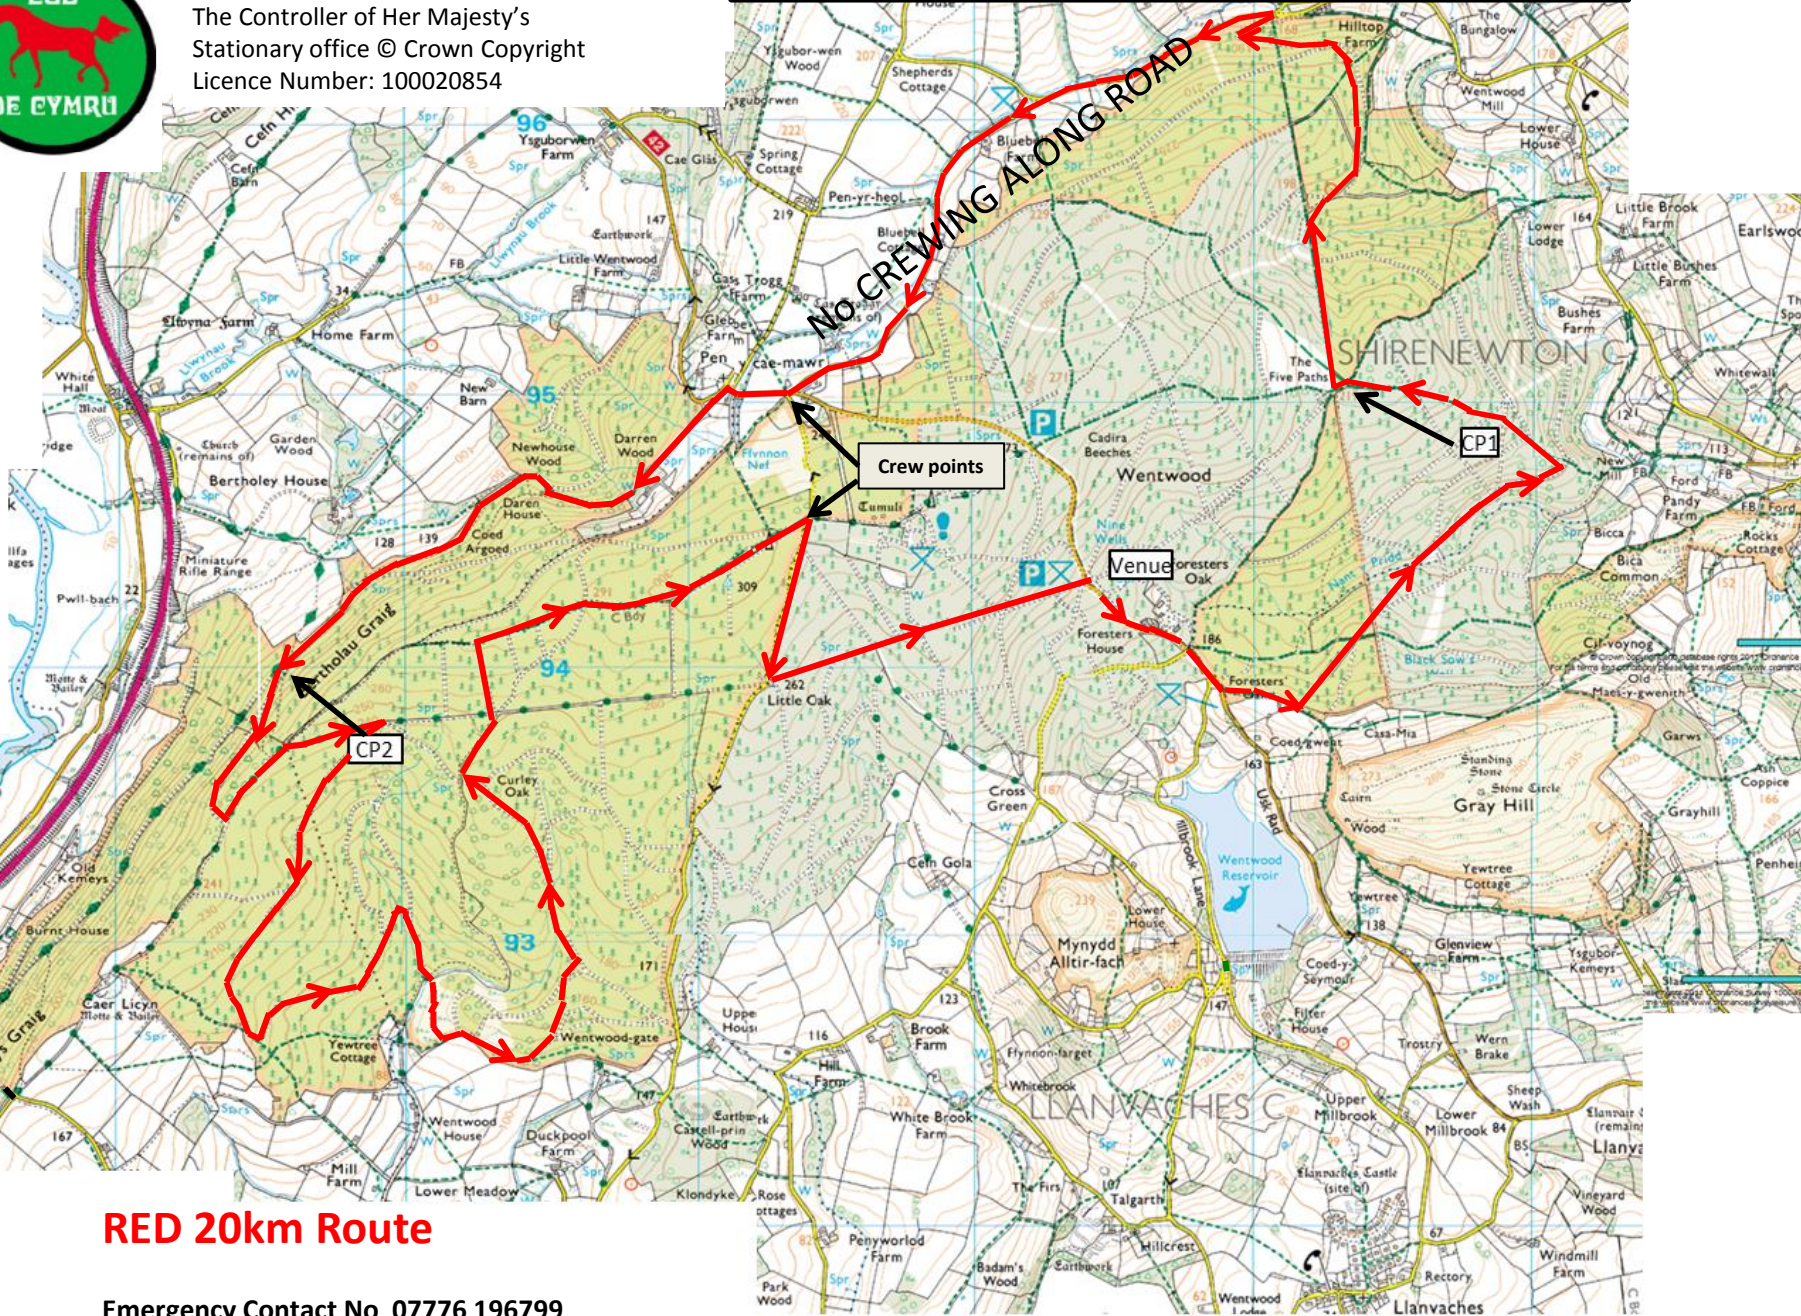

Map reproduced from Ordnance Survey Explorer Series with the permission of The Controller of Her Majesty's Stationary office © Crown Copyright Licence Number: 100020854

WENTWOOD RED 20km Route

RED 20km Route