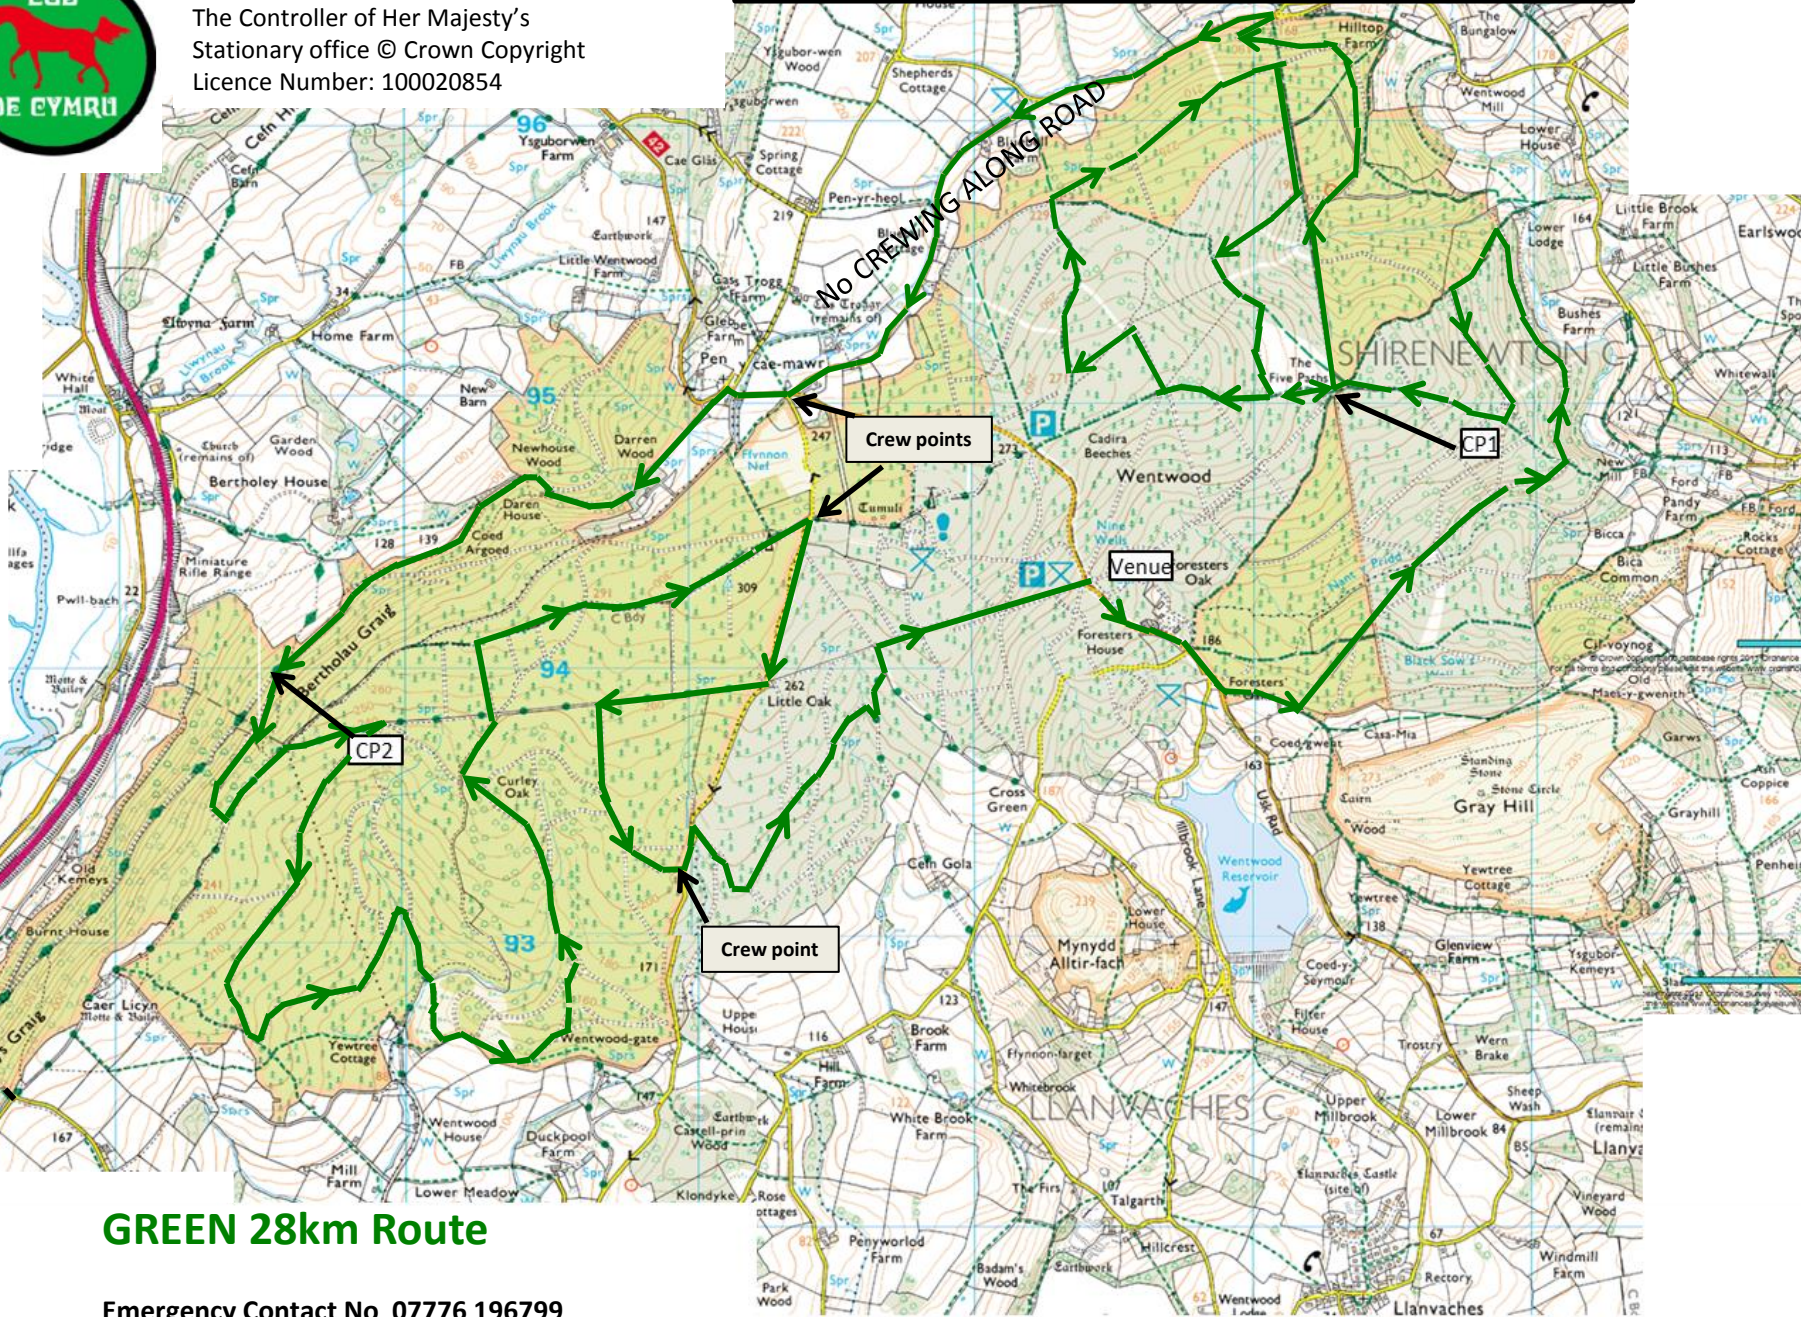

Map reproduced from Ordnance Survey Explorer Series with the permission of The Controller of Her Majesty's Stationary office © Crown Copyright Licence Number: 100020854

WENTWOOD 28km (Green) Route

GREEN 28km Route