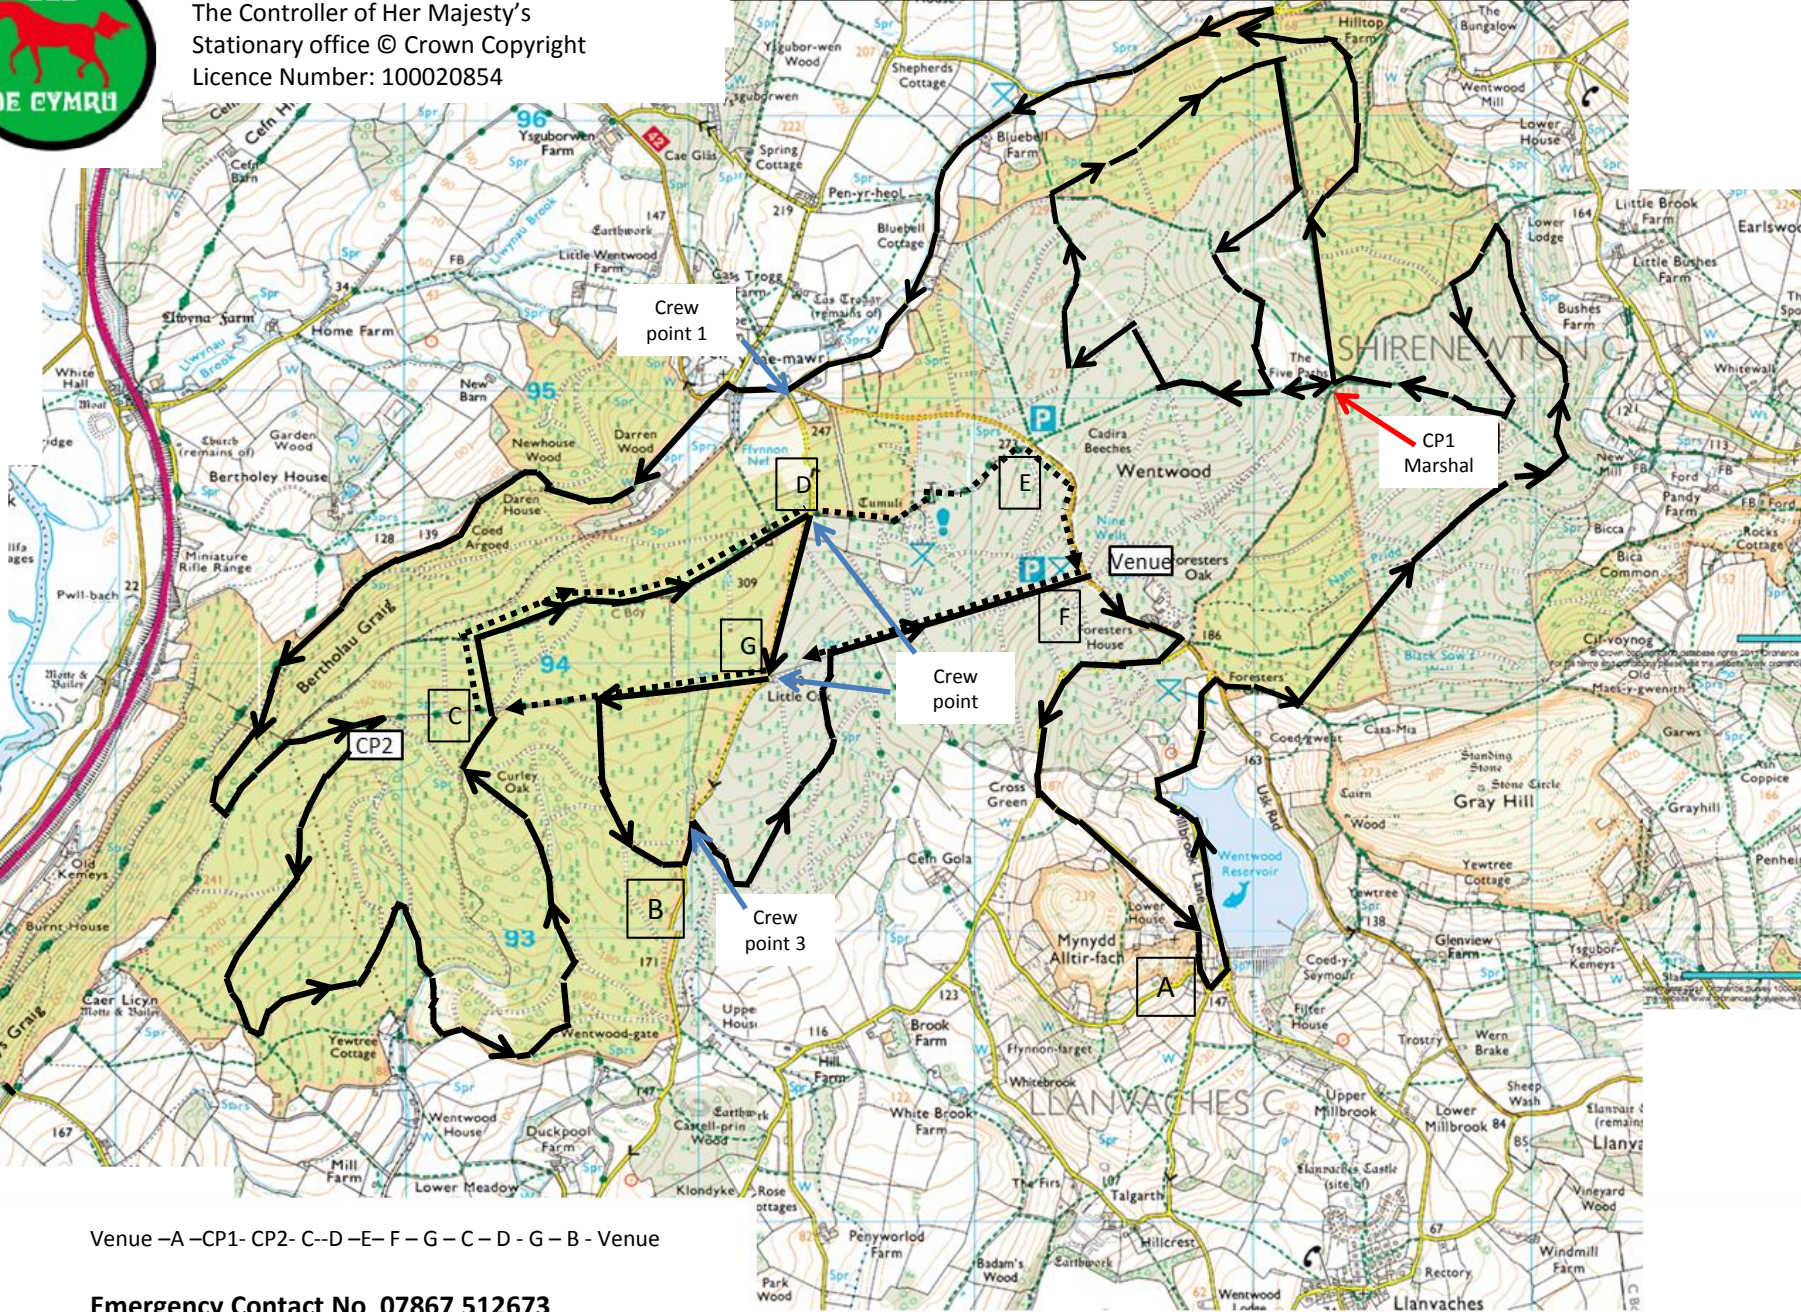

Map reproduced from Ordnance Survey Explorer Series with the permission of The Controller of Her Majesty's Stationary office © Crown Copyright Licence Number: 100020854

WENTWOOD 40km BLACK ROUTE

Venue – A – CP1 – CP2 – C – D – E – F – G – C – D – G – B – Venue