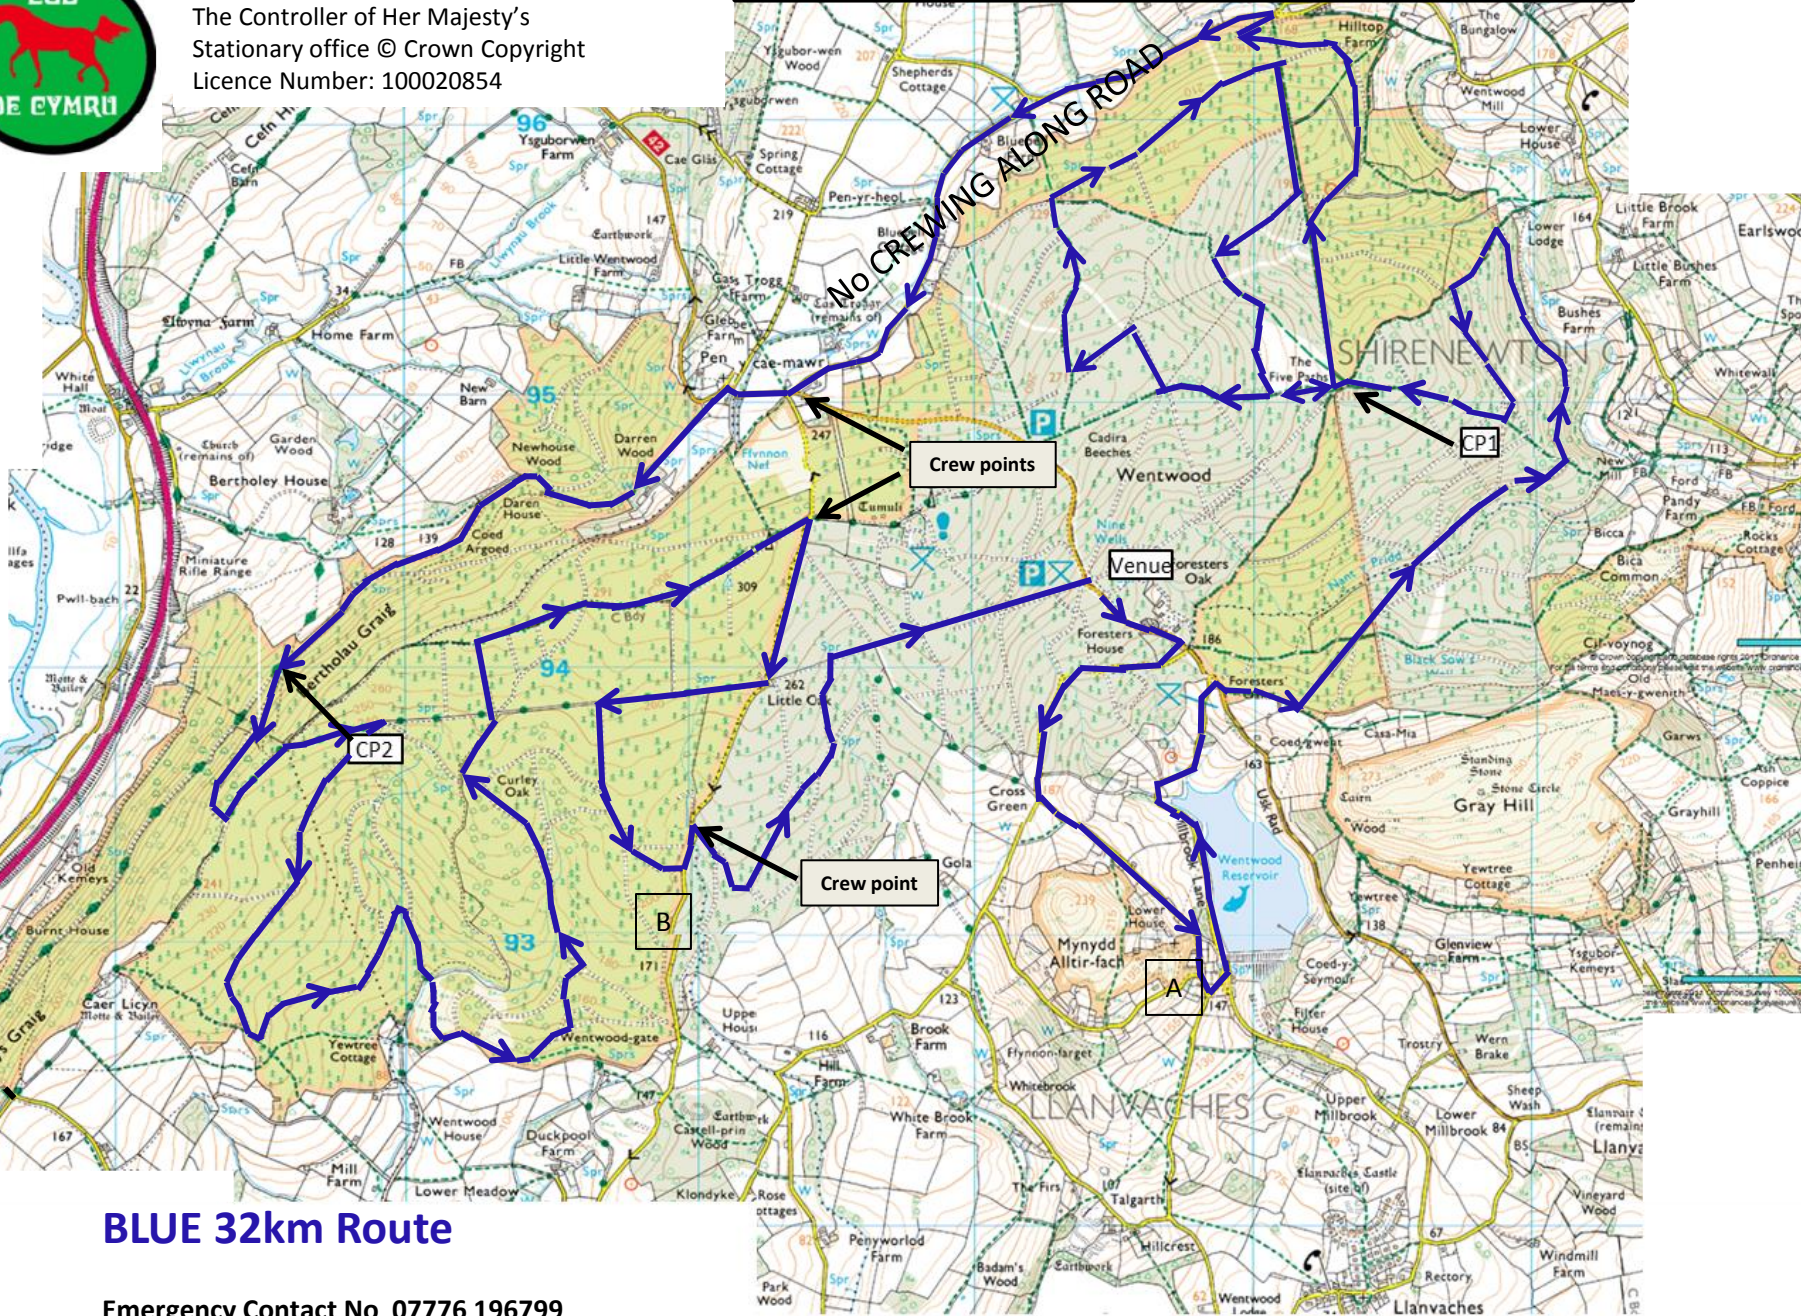

Map reproduced from Ordnance Survey Explorer Series with the permission of The Controller of Her Majesty's Stationary office © Crown Copyright Licence Number: 100020854

# WENTWOOD BLUE 32Km ROUTE

## BLUE 32km Route

Emergency Contact No 07776 196799