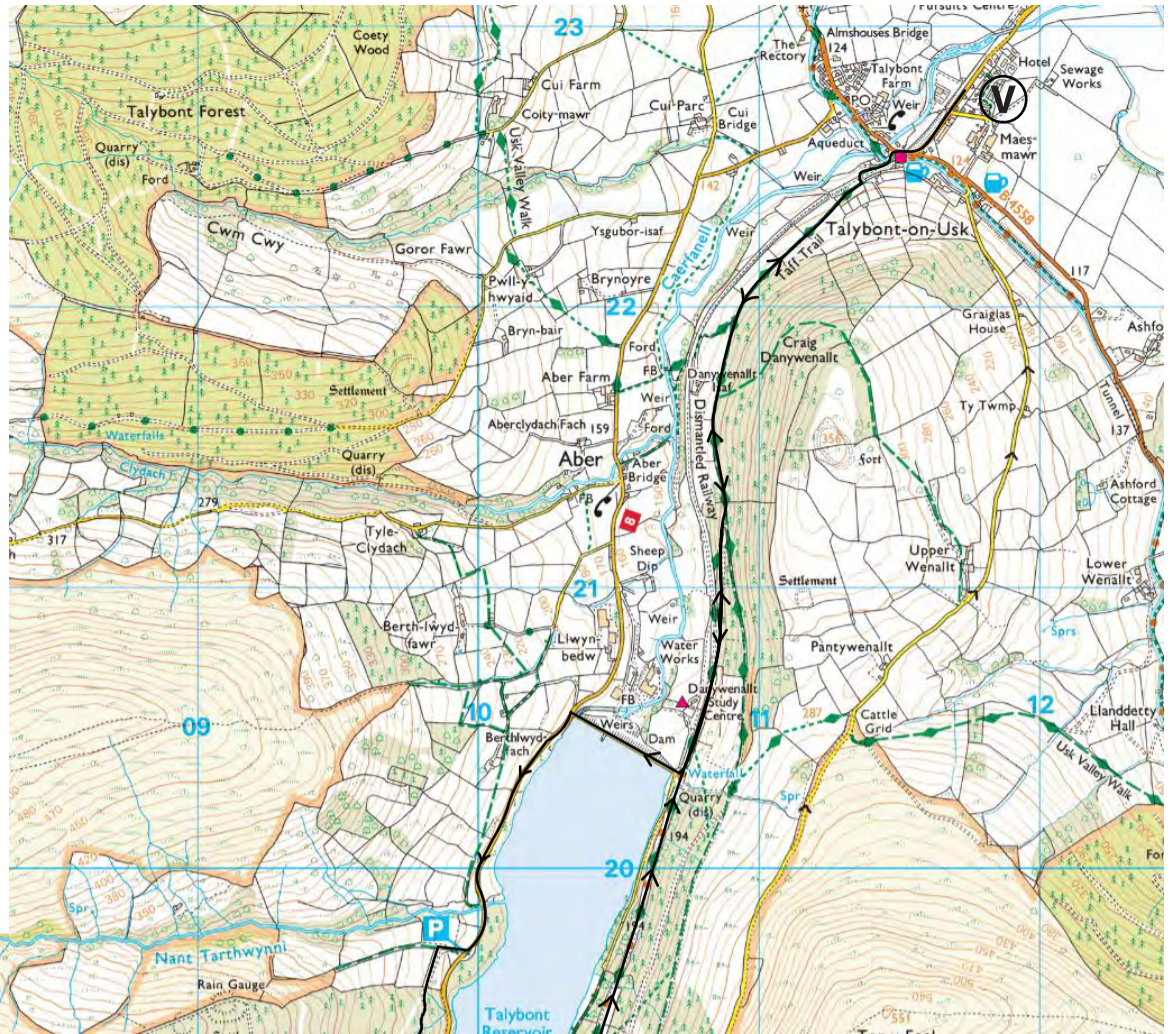

TALYBONT

EGB De Cymru

- 16km - V - left at E - C - B - A - V
- 20km - V - right at E - C - B - A - V
- 32km - V - right at E - C - B - A - D - B - A - V
- 40km - V - right at E - C - B - A - D - B - A - D - B - A - V

**Emergency Phone Number
07941 049 485**

Maps reproduced from Ordnance Survey Landranger with permission of The Controller of Her Majesty's Stationery Office
© Crown Copyright: Licence No. 100020854

Map not to scale