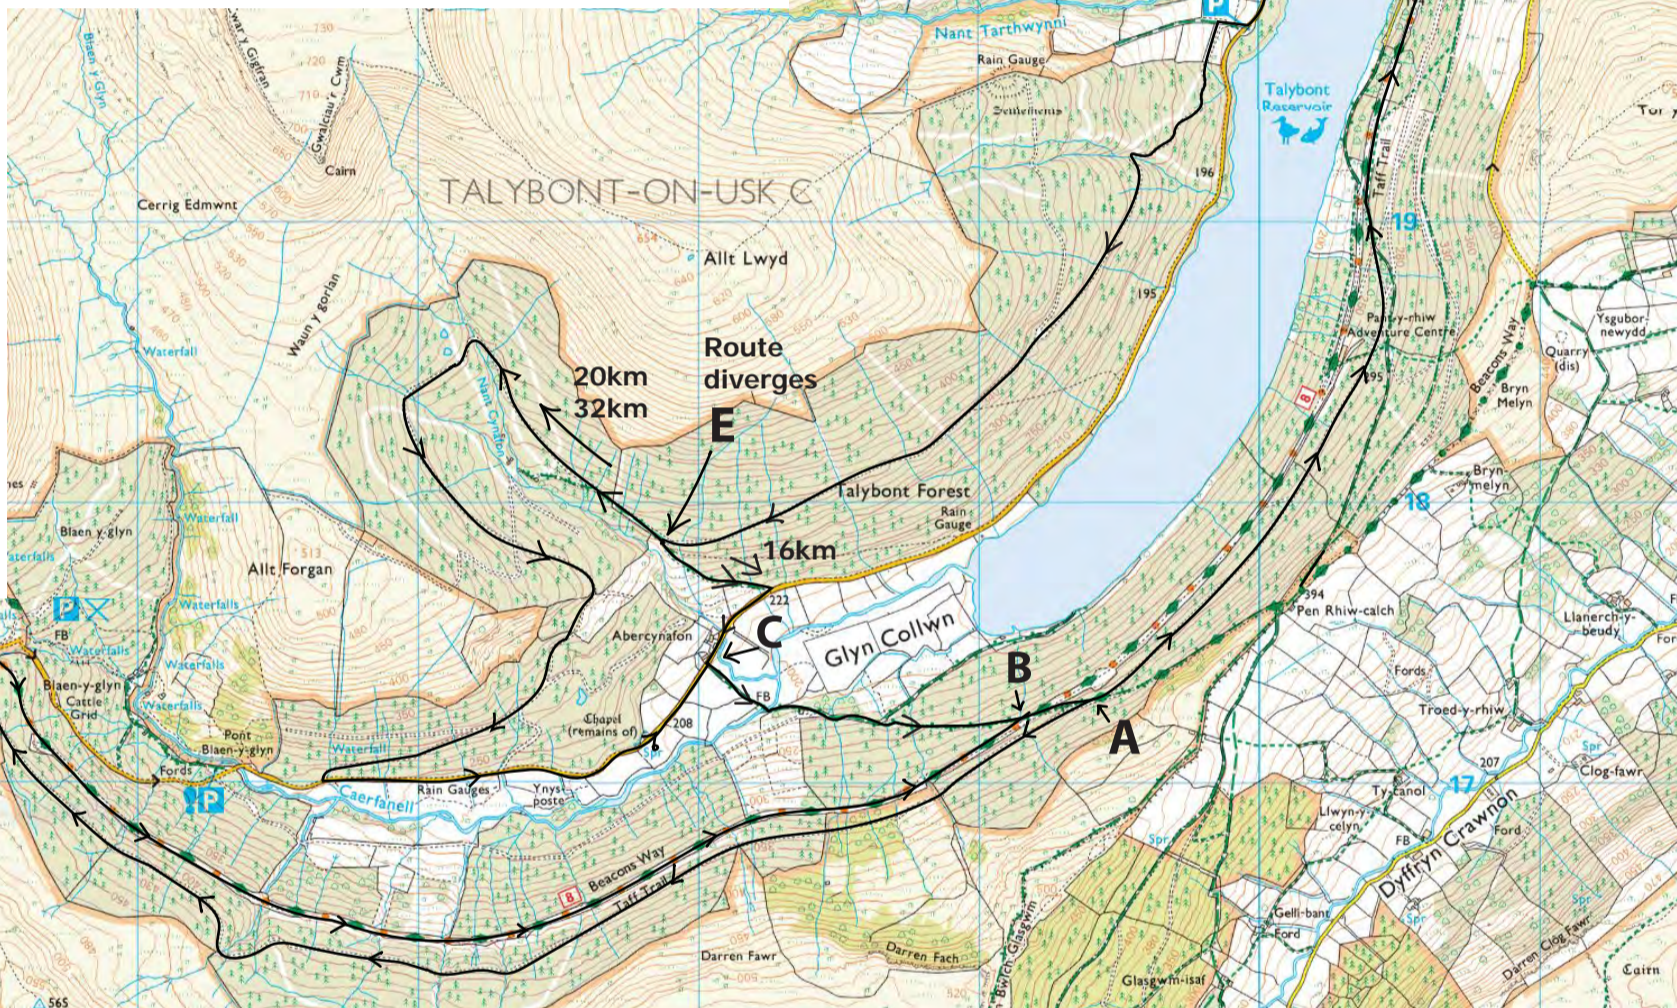

TALYBONT

EGB De Cymru

- 16km - V - left at E - C - B - A - V
- 20km - V - right at E - C - B - A - V
- 32km - V - right at E - C - B - A - D - B - A - V
- 40km - V - right at E - C - B - A - D - B - A - D - B - A - V

**Emergency Phone Number
07941 049 485**

Maps reproduced from Ordnance Survey Landranger with permission of The Controller of Her Majesty's Stationery Office
© Crown Copyright: Licence No. 100020854

Map not to scale