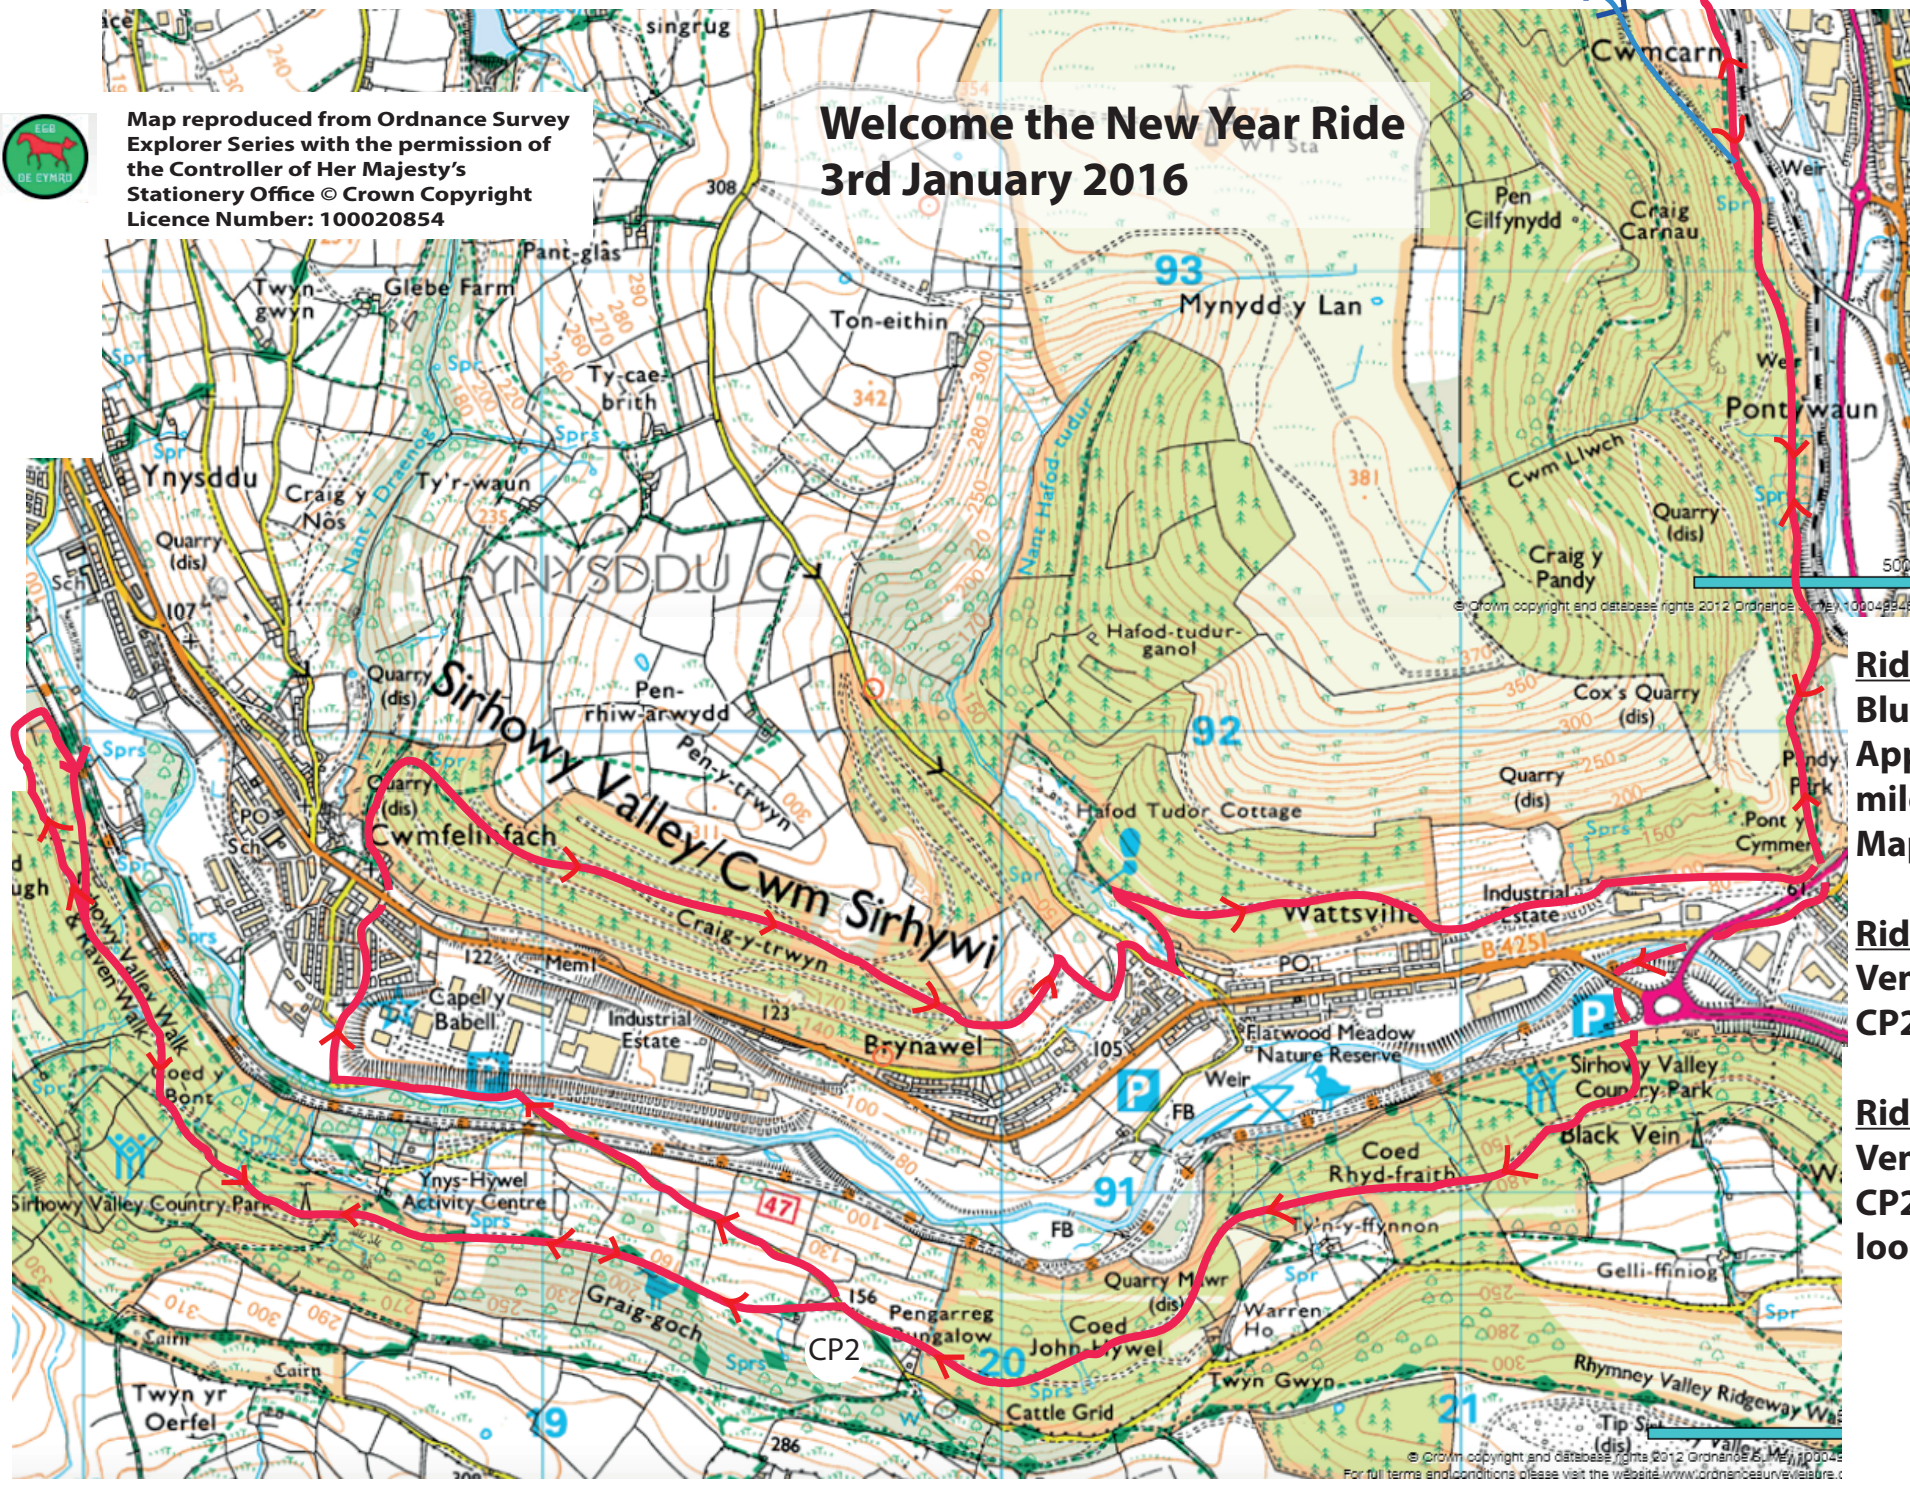

Routes diverge into blue and red

Map reproduced from Ordnance Survey Explorer Series with the permission of the Controller of Her Majesty's Stationery Office © Crown Copyright Licence Number: 100020854

Welcome the New Year Ride 3rd January 2016

Map 2

Ride 1
Blue loop
Approx 5 miles. See Map 1.

Ride 2.
Venue - CP2 - CP2 - Venue.

Ride 3.
Venue - CP2 - CP2 - Blue loop - Venue.

© Crown copyright and database rights 2012 Ordnance Survey 100049944 For full terms and conditions please visit the website www.ordnancesurvey.co.uk