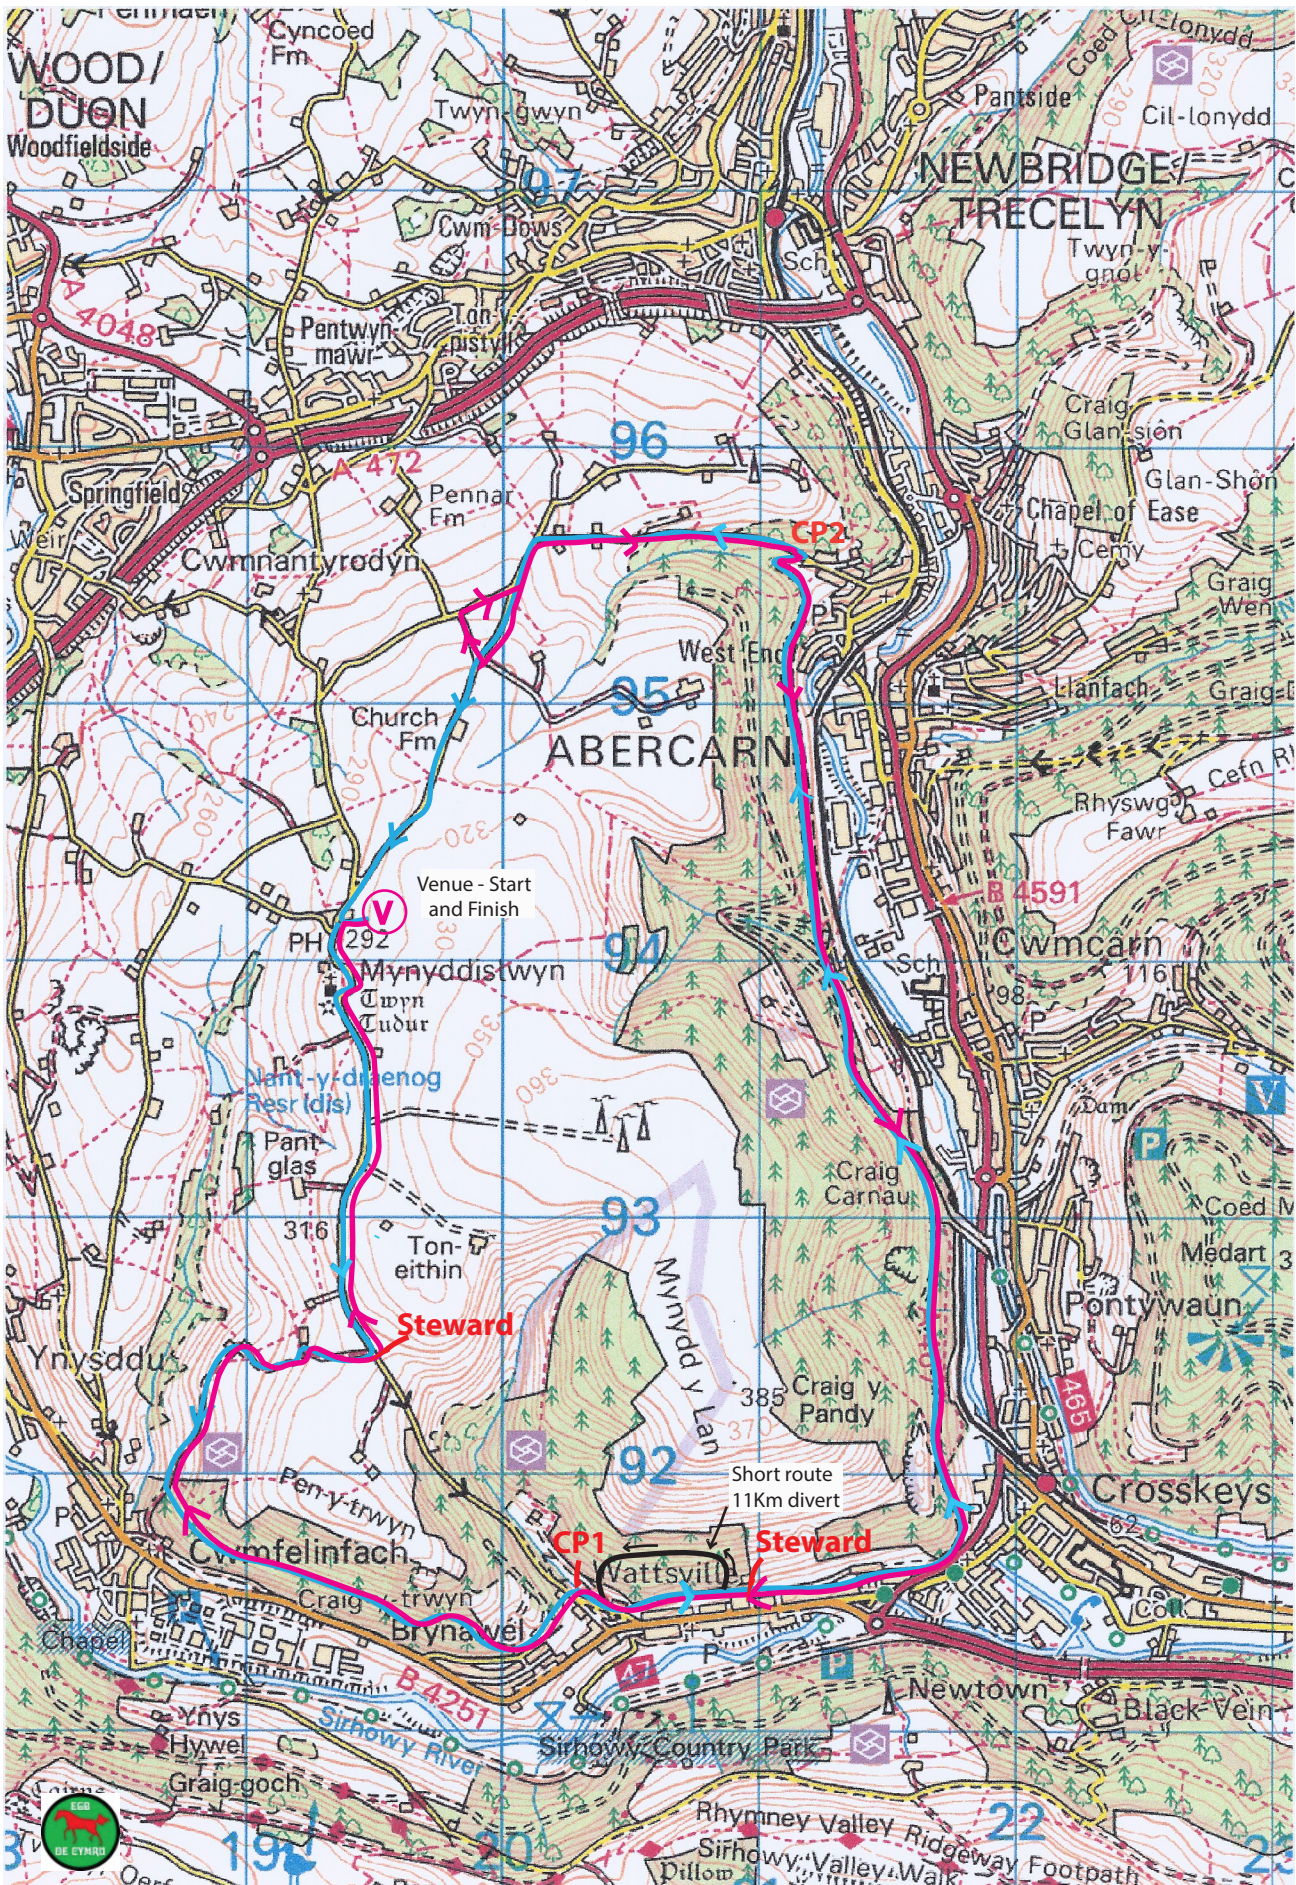

# Easter Bonnet Fun Ride

Map reproduced from Ordnance Survey Explorer Series with the permission of the Controller of Her Majesty's Stationery Office © Crown Copyright  
Licence Number: 100020854

## Easter Bonnet Fun Ride

Short Route - 11Km

18Km

32Km