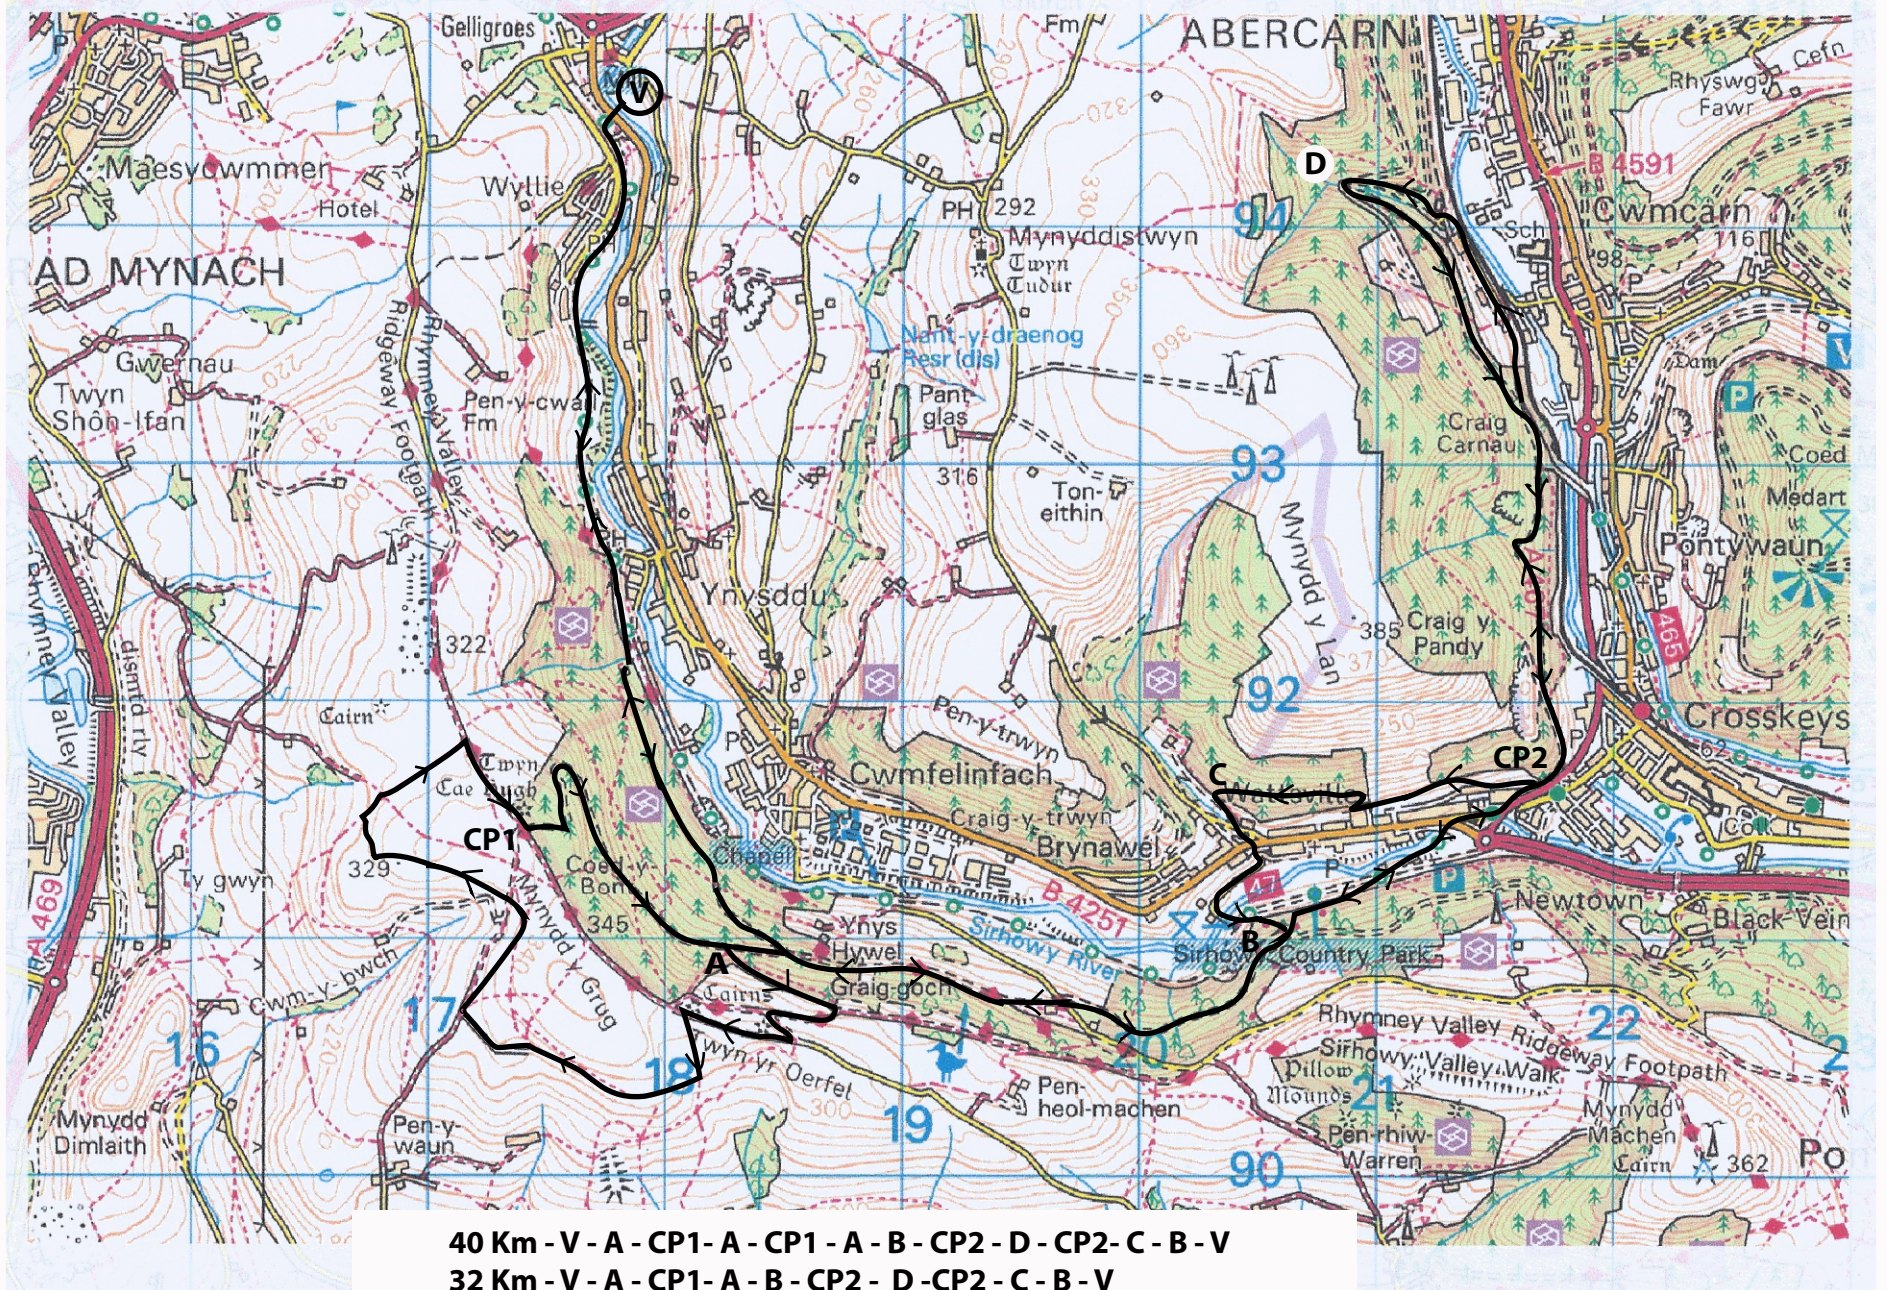

Endurance GB Group - EGB De Cymru Cwm Sirhywi Fun Ride

Map reproduced from Ordnance Survey Explorer Series with the permission of the Controller of Her Majesty's Stationery Office © Crown Copyright
Licence Number: 100020854

- 40 Km - V - A - CP1 - A - CP1 - A - B - CP2 - D - CP2 - C - B - V
- 32 Km - V - A - CP1 - A - B - CP2 - D - CP2 - C - B - V
- 24 Km - V - A - CP1 - A - B - CP2 - C - B - V
- 16 Km - V - A - CP1 - V