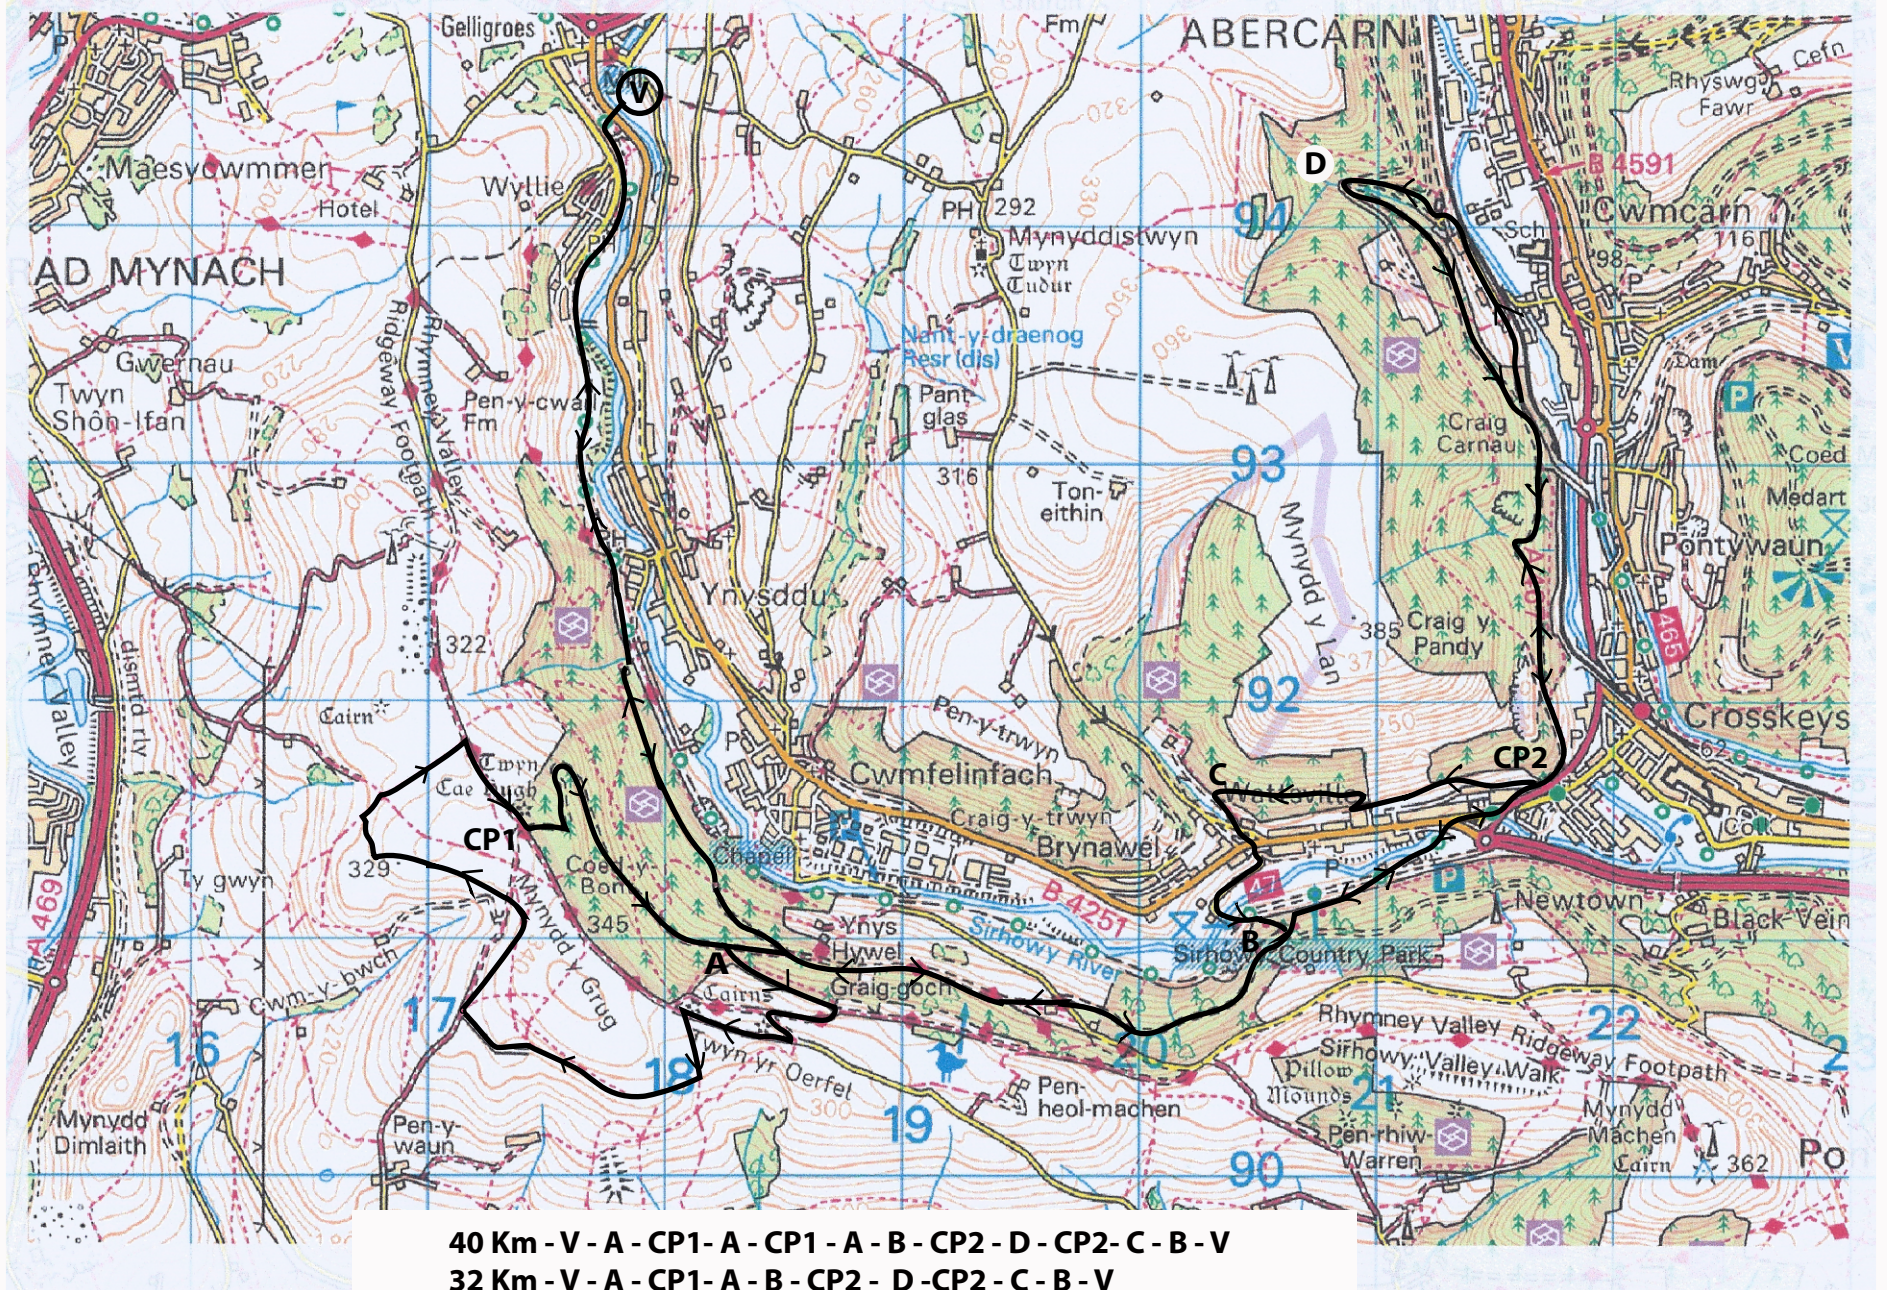

# Endurance GB Group - EGB De Cymru Cwm Sirhywi Fun Ride and GER

Map reproduced from Ordnance Survey Explorer Series with the permission of the Controller of Her Majesty's Stationery Office © Crown Copyright  
Licence Number: 100020854

- 40 Km - V - A - CP1 - A - CP1 - A - B - CP2 - D - CP2 - C - B - V
- 32 Km - V - A - CP1 - A - B - CP2 - D - CP2 - C - B - V
- 24 Km - V - A - CP1 - A - B - CP2 - C - B - V
- 16 Km - V - A - CP1 - V